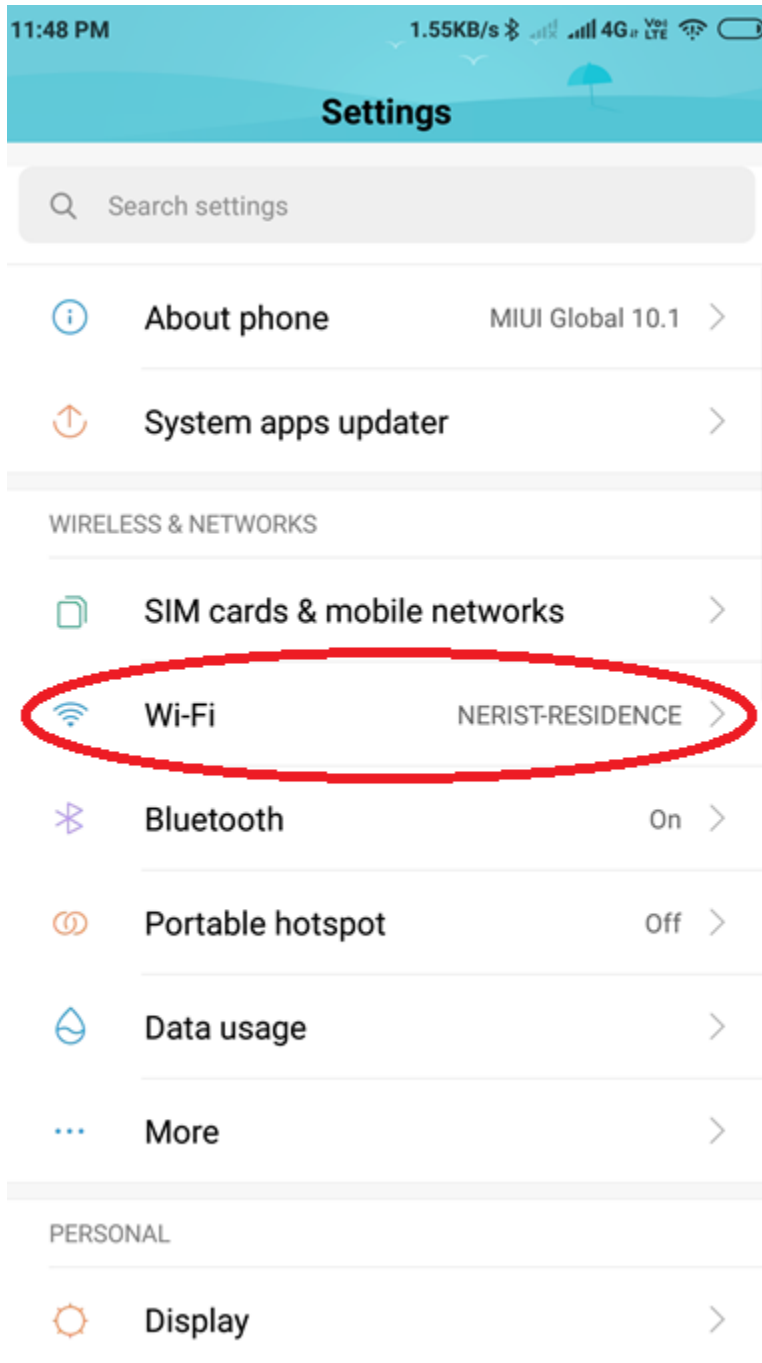

Steps to find MAC Address on Android Mobile

1. Go to **Settings** and Click on **WiFi**

2. Scroll down and Click on **Advanced Settings**

3. Find the **MAC Address** as shown below