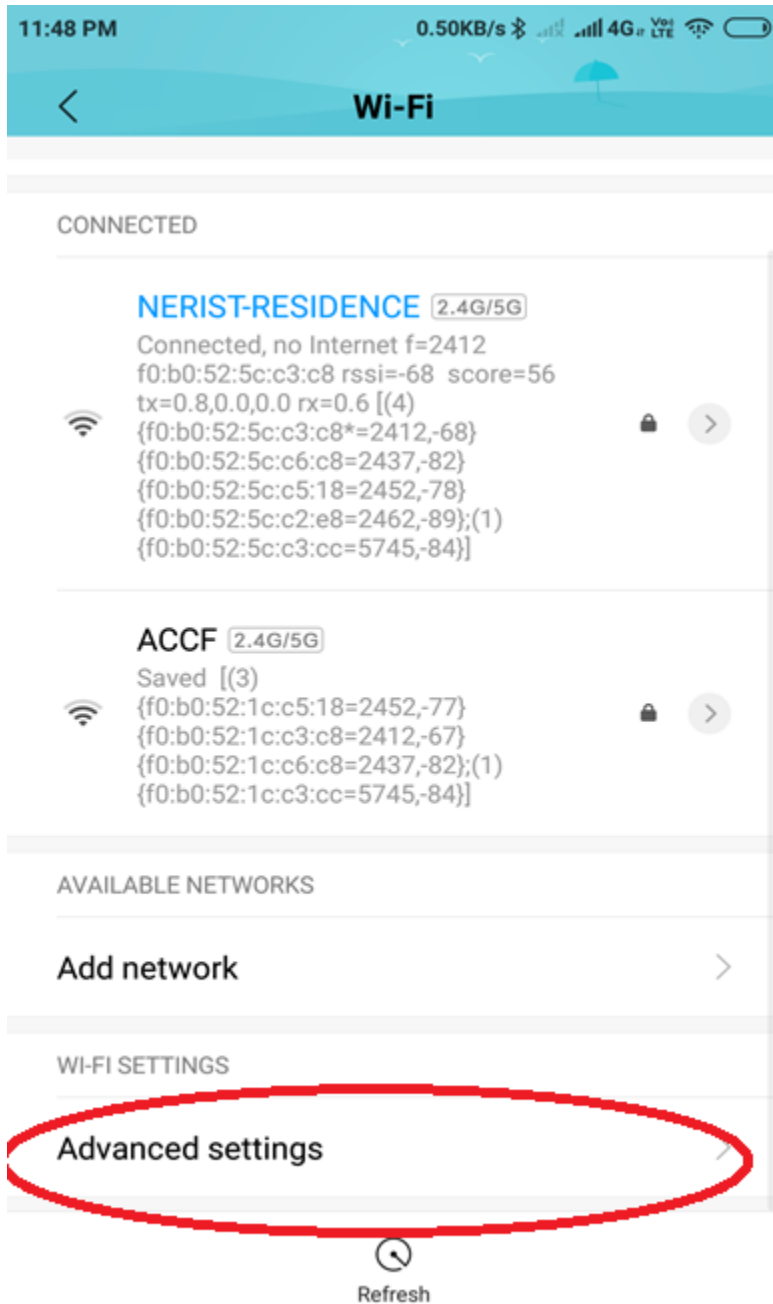

Steps to find MAC Address on Android Mobile

1. Go to **Settings** and Click on **WiFi**

2. Scroll down and Click on **Advanced Settings**

3. Find the **MAC Address** as shown below